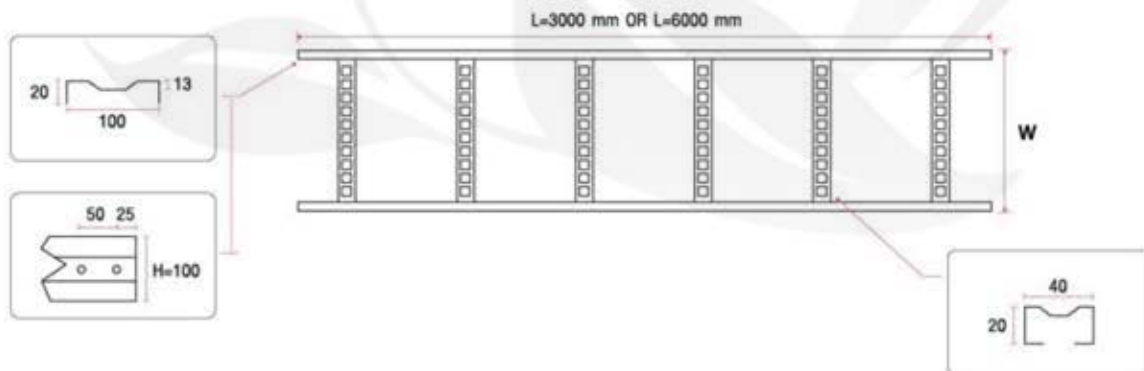

### Steel Cable Ladder LP And LH Type

- Steel Cable Tray MQR Size Standards
- Width 200 - 1000 mm, and Length 3 meters to 6 meters
- EPOXY POWDER PAINT, HOT DIP GALVANIZED
- Suitable for indoor and outdoor installation
- **Special Long 6 Meters and Wood Cable Leader**